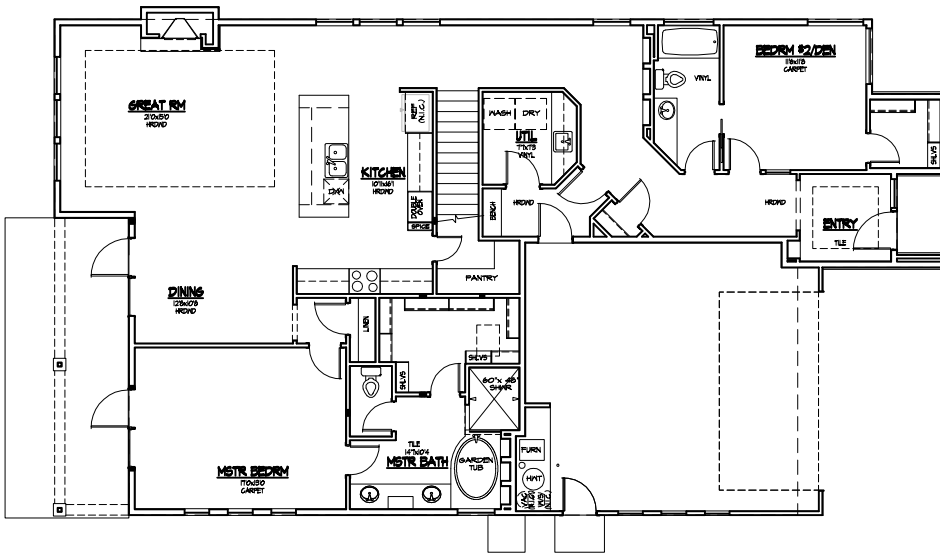

**FRONT ELEVATION**

**MAIN FLOOR PLAN**

**2nd FLOOR PLAN**

40'x72'

**LAKECREST@LAKEMOOR**

2389 SQ.FT.  
3 BEDROOM  
3 BATH

SUBJECT TO CHANGE WITHOUT NOTICE

**Crest  
Homes INC.**  
PHONE: (800) 344-7400