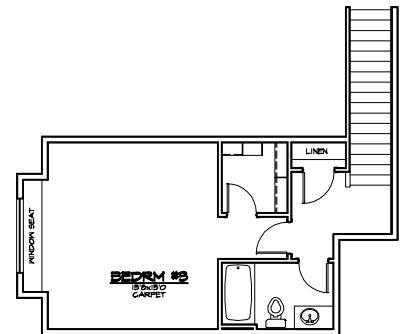

**FRONT ELEVATION**

**MAIN FLOOR PLAN**

**2nd FLOOR PLAN**

40'x72'

**LAKECREST@LAKEMOOR**

2389 SQ.FT.  
3 BEDROOM  
3 BATH

SUBJECT TO CHANGE WITHOUT NOTICE

**Crest  
Homes INC.**  
PHONE: (800) 344-7400