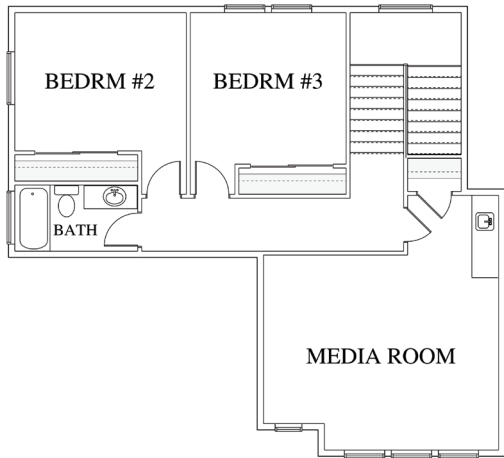

FRONT ELEVATION

UPPER LEVEL FLOOR PLAN

MAIN LEVEL FLOOR PLAN

# BACK FORTY

3,204 SQ. FT.  
 4 BEDS + BONUS  
 3 BATHS

SUBJECT TO CHANGE WITHOUT NOTICE