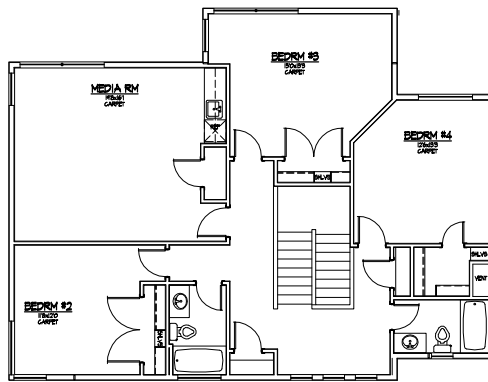

FRONT ELEVATION

2nd FLOOR PLAN

MAIN FLOOR PLAN

94'x57'

CB0708

3674 SQ.FT.

4 BEDROOM + MEDIA (BONUS)

3 1/2 BATH