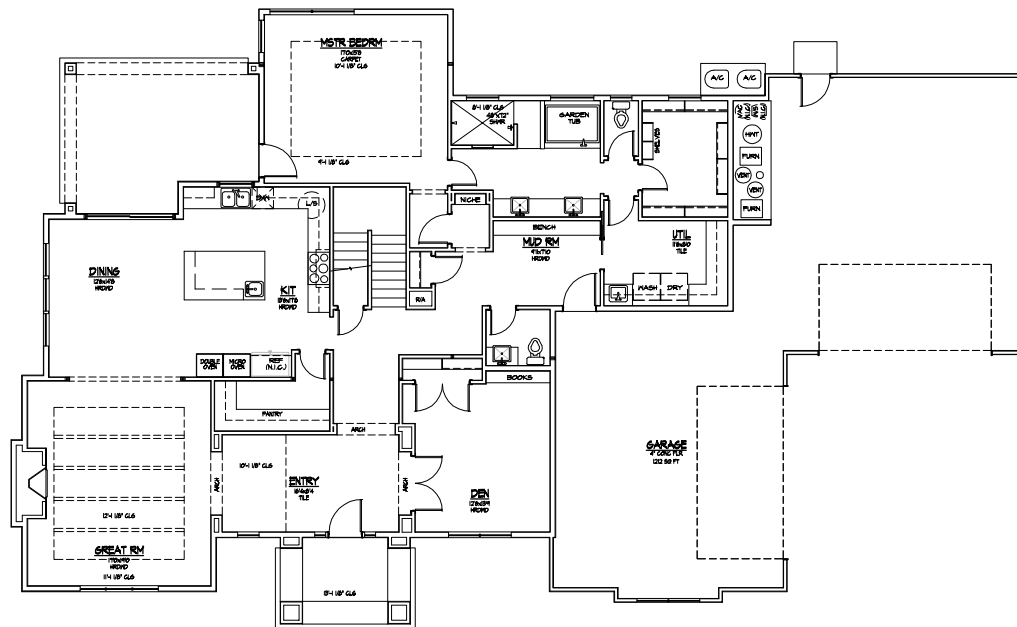

FRONT ELEVATION

2nd FLOOR PLAN

MAIN FLOOR PLAN

94'x57'

CB0708

3674 SQ.FT.

4 BEDROOM + MEDIA (BONUS)

3 1/2 BATH