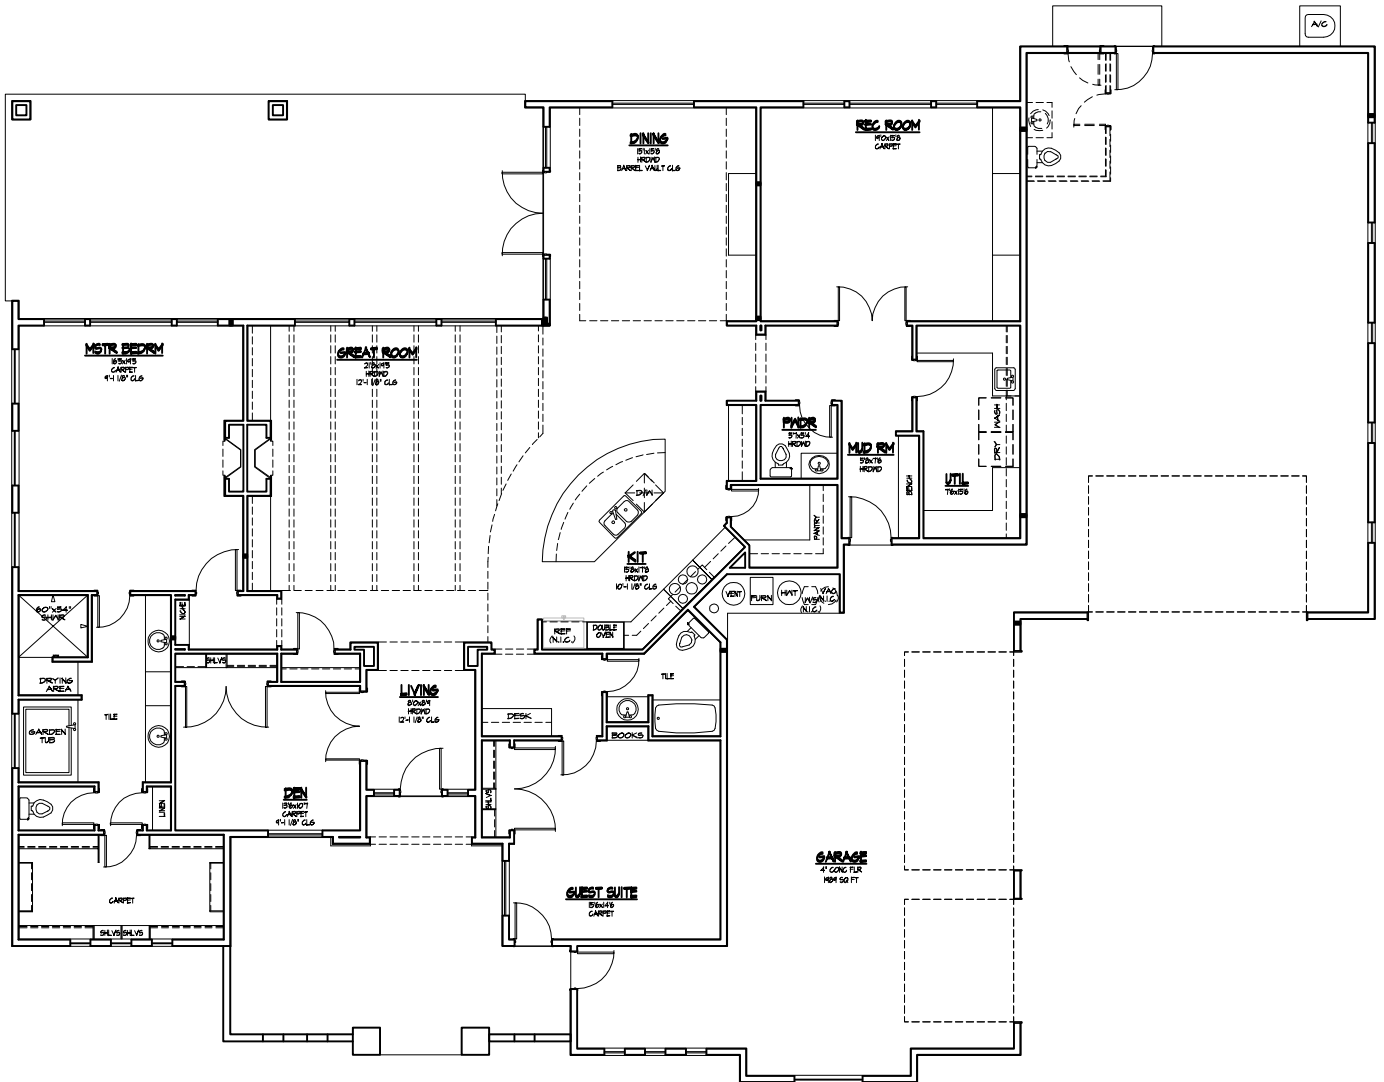

FRONT ELEVATION

MAIN FLOOR PLAN

100'x76'

CB1307@CORRENTE BELLO

3174 SQ.FT.
 2 BEDROOM + DEN/BR+ REC ROOM
 2 1/2 BATH
 SUBJECT TO CHANGE WITHOUT NOTICE

**Crest
 Homes INC.**
 PHONE: (800) 344-7400