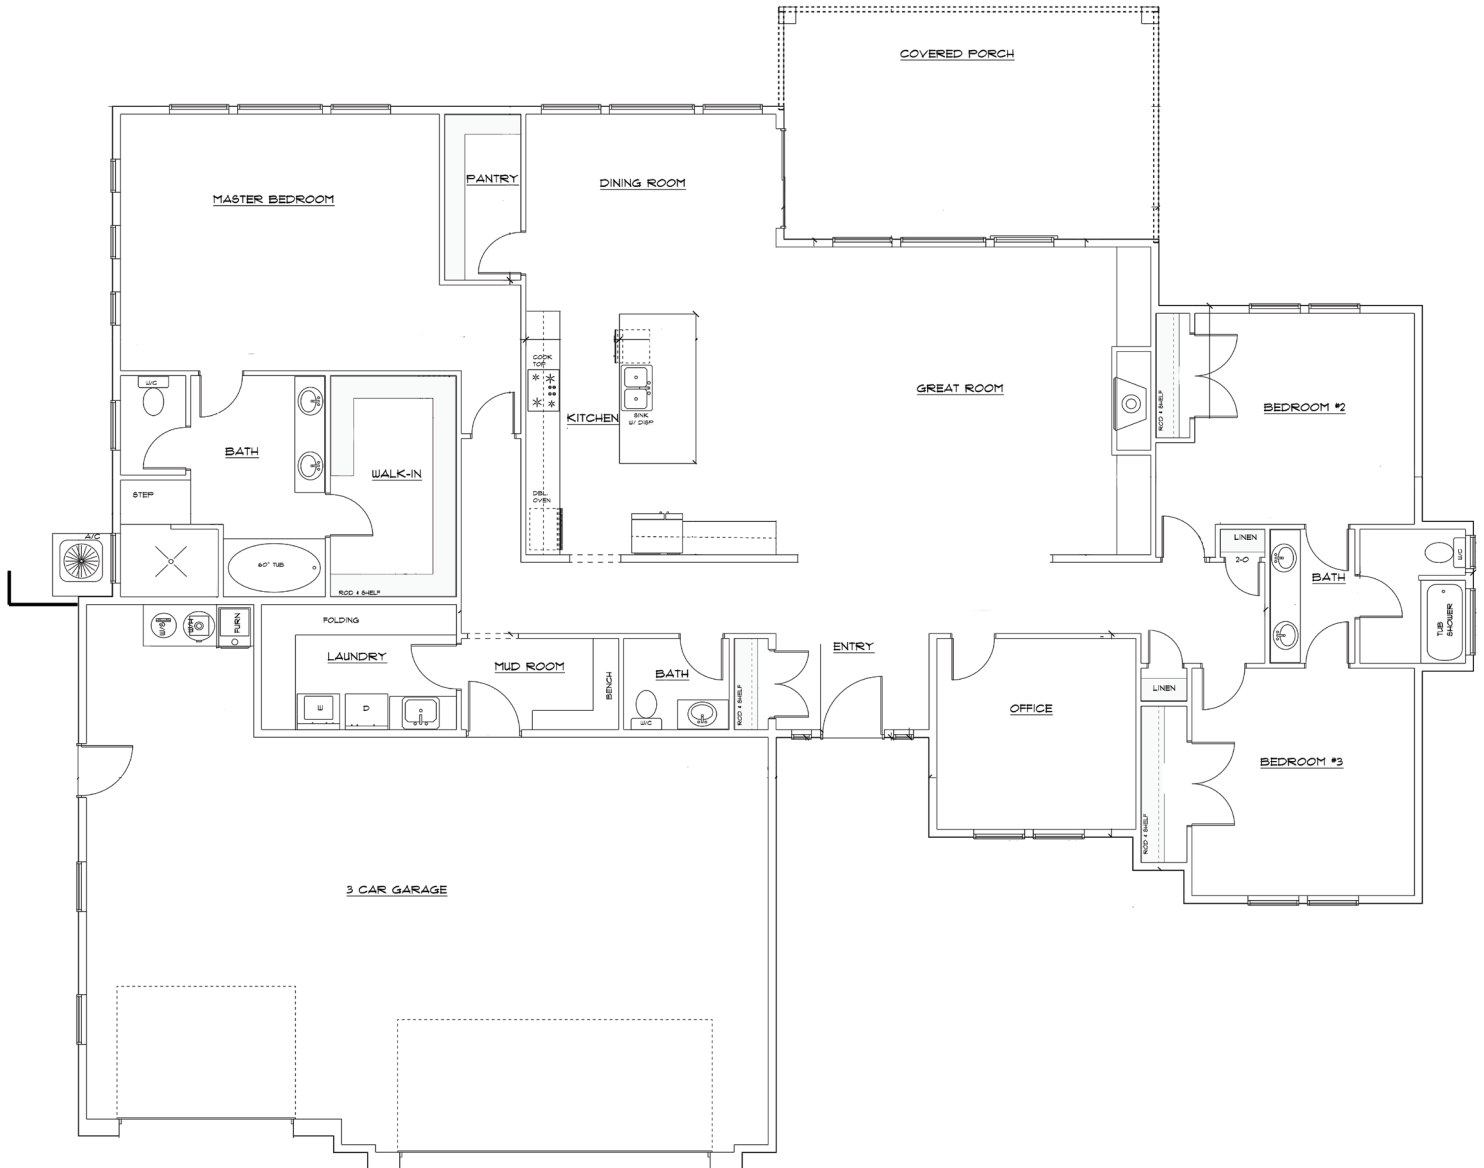

FRONT ELEVATION

# LAKE POINT

2,768 SQ. FT.  
 3 BEDS  
 2.5 BATHS

SUBJECT TO CHANGE WITHOUT NOTICE