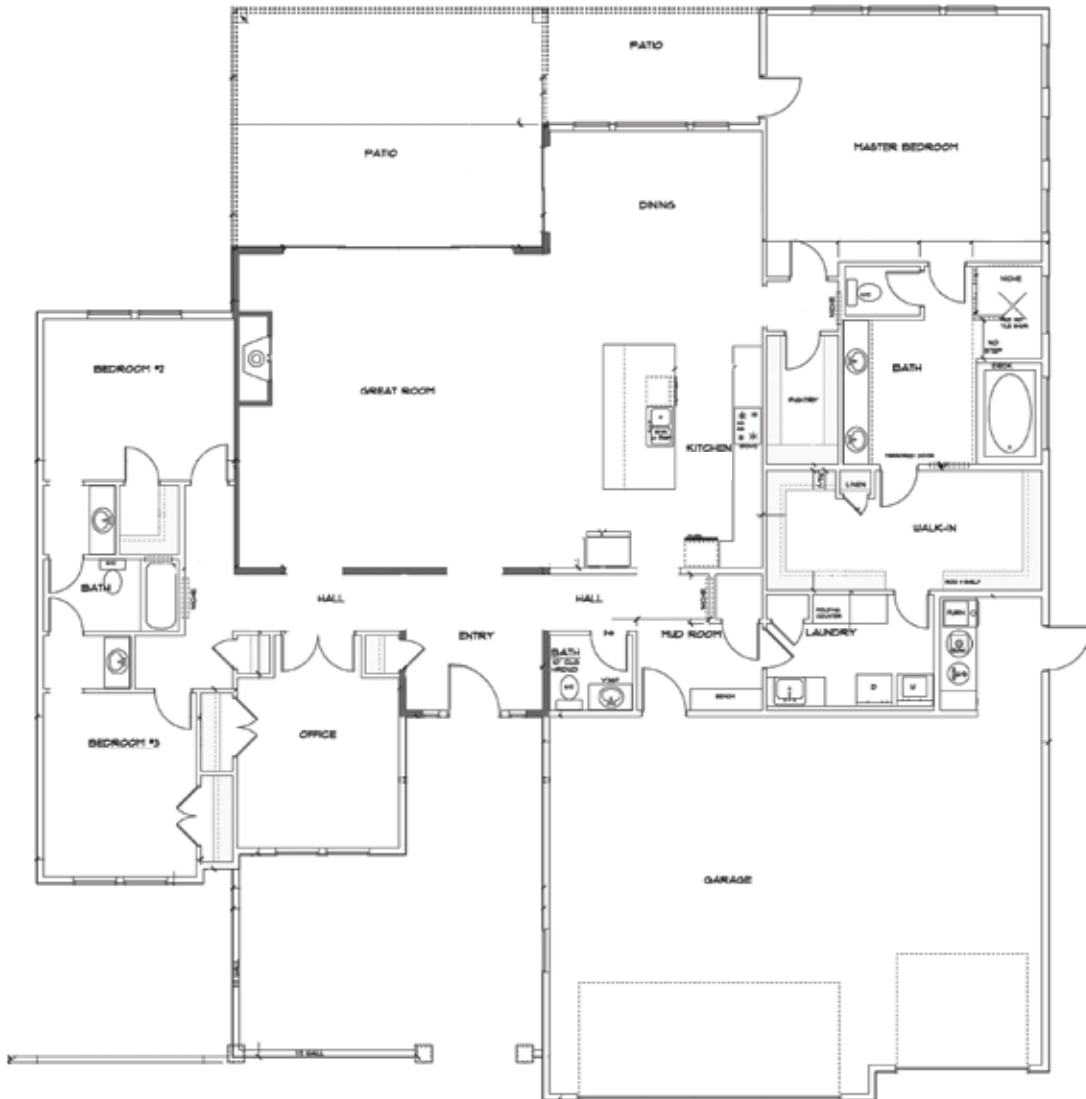

FRONT ELEVATION

Palermo

2834 SQ. FT.
3 BEDS
2.5 BATHS

SUBJECT TO CHANGE WITHOUT NOTICE