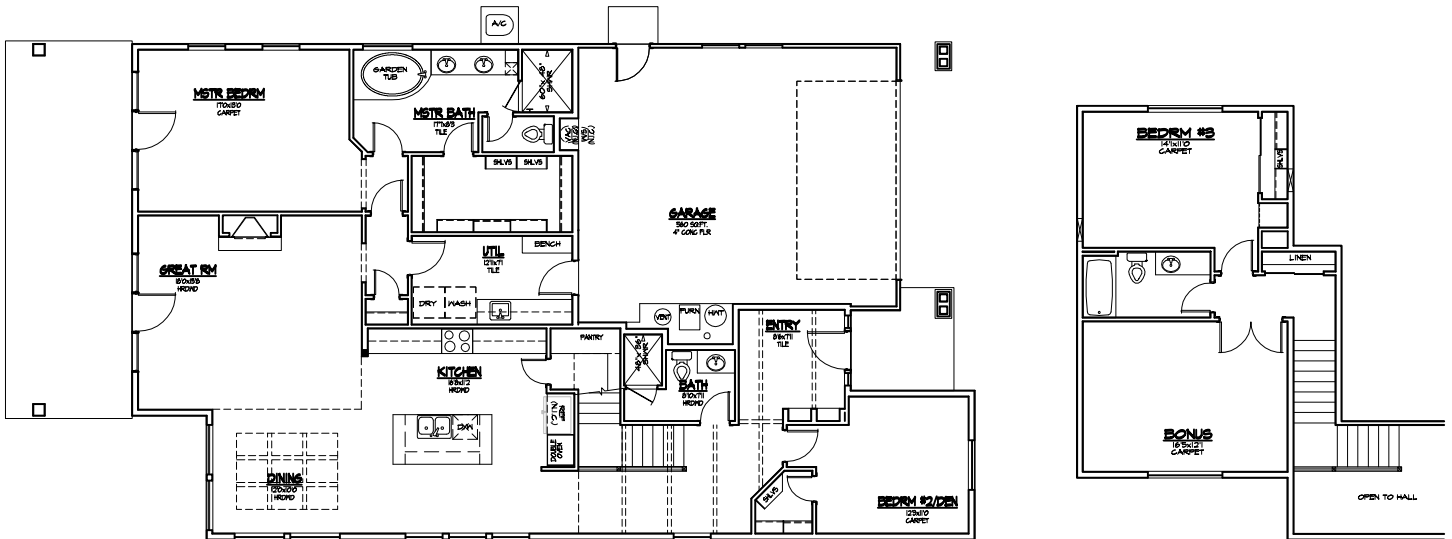

**FRONT ELEVATION**

**MAIN FLOOR PLAN**

**2nd FLOOR PLAN**

40'x76'

**LAKEVIEW@LAKEMOOR**

2453 SQ.FT.  
 3 BEDROOM + BONUS  
 3 BATH

SUBJECT TO CHANGE WITHOUT NOTICE

**Crest  
 Homes INC.**  
 PHONE: (800) 344-7400